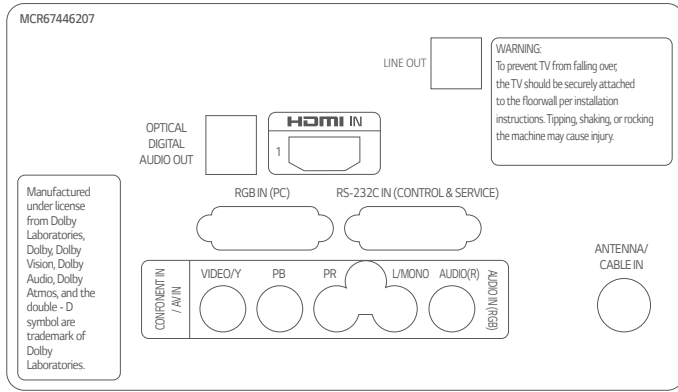

Commercial Lite Guestroom TV

LT340H SERIES

CONNECTIVITY

49" / 43" / 40" / 32"

* Dimensions and jack panels (read/side) may differ from the above image. Please contact your LG sales representative to verify before ordering.