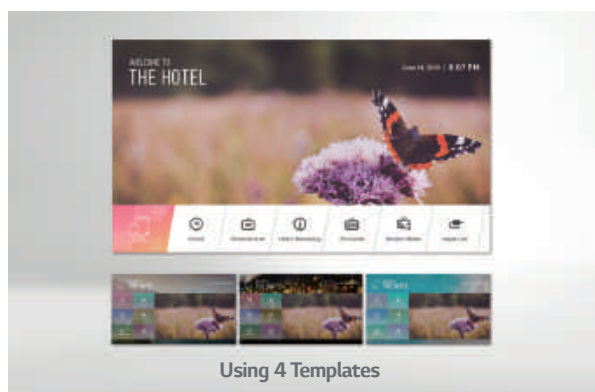

Commercial Lite Guestroom TV

LT340H SERIES

KEY FEATURES

Quick Menu

LG has created a new Quick Menu (version 3.0), making it easier and more user friendly than ever. A creation tool enables production of hotel promotional videos and Quick Manager helps distribute information throughout the network.