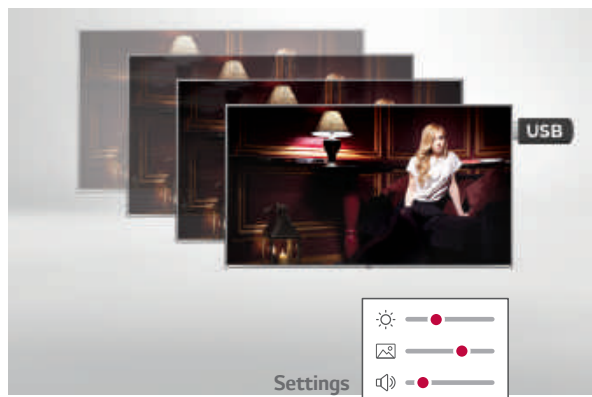

Commercial Lite Guestroom TV

LT340H SERIES

SIMPLE AND EFFECTIVE MAINTENANCE

USB Data Cloning

Create a media playlist of your choosing (video, music, and/or images), save it to a USB memory device, and then simply connect the USB memory device to the TV to stream your playlist sequentially.