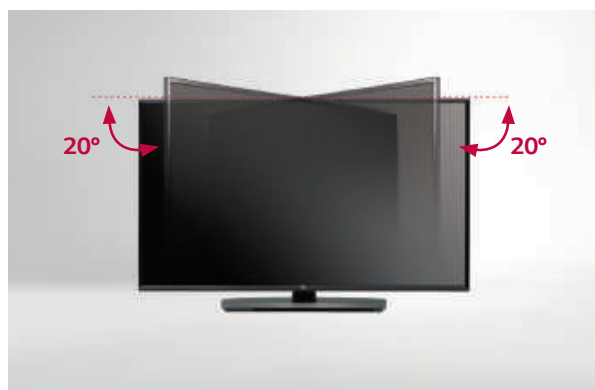

#### Commercial Swivel Stand

The LT340H commercial grade stand swivels to allow guests to view the TV from virtually any angle and can easily be fastened to a tabletop for security purposes.